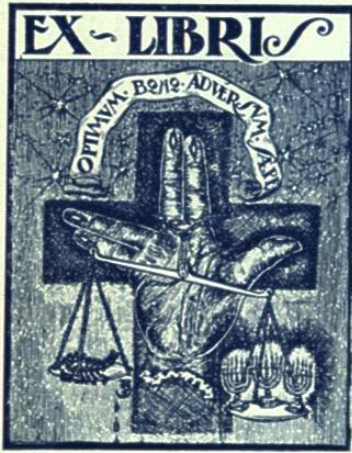

The image shows the front cover of an antique book. The cover is decorated with marbled paper featuring a pattern of large, circular, greyish-brown spots with dark centers, set against a background of blue and brown. A central green oval label with a gold-tooled border contains the title. The spine of the book is bound in dark red leather and is visible on the left side. A gold-tooled border with a repeating diamond and oval pattern frames the entire cover. There are some signs of wear and discoloration on the marbled paper, particularly in the lower right quadrant.

EL HEROE
DE IGUALA.

12

12

F 1 2 3 2
. I 8
V 5 5

1 0 6 3 0 7

pagué: \$40.—
Dic. 1941

1020002168

Ex
Antiquis

Sec. H _____ No. 64 _____
DOG.

6204—ITURBIDE.—Catástrofe de Don Agustín de Yturbide, aclamado Emperador de Méjico, el 18 de mayo del año 1822, o Relación exacta de las circunstancias que han acompañado el desembarco y la muerte de este hombre célebre.—Paris, 1825. 19 pp. Una litografía con el retrato de Iturbide y su escudo de armas, 20 cms. Cartóné. \$ 125.00 **VER SEGUNDO FONDO**