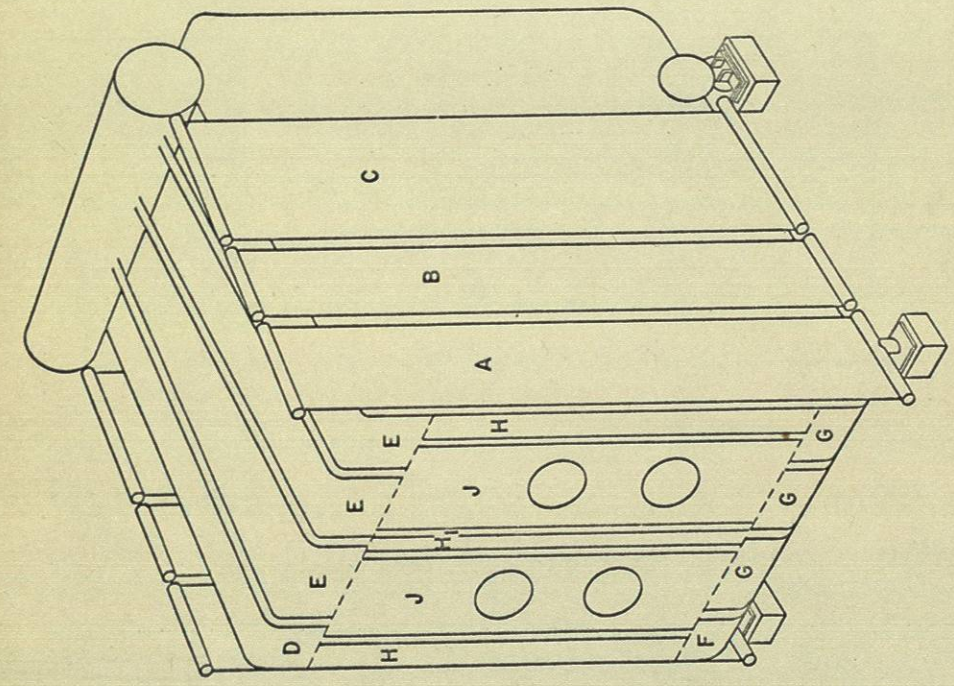

FIELD WELD
SECTION X - X'

C-E VU-60 BOILER

FURNACE SIDEWALL MODULAR PANELS

C-E VU-60 BOILER
TYPICAL MODULAR ARRANGEMENTS

UNIVERSIDAD DE NUEVO LEO.
BIBLIOTECA UNIVERSITARIA
"ALFONSO REYES"
CALLE 1695 MONTERREY, MEXICO