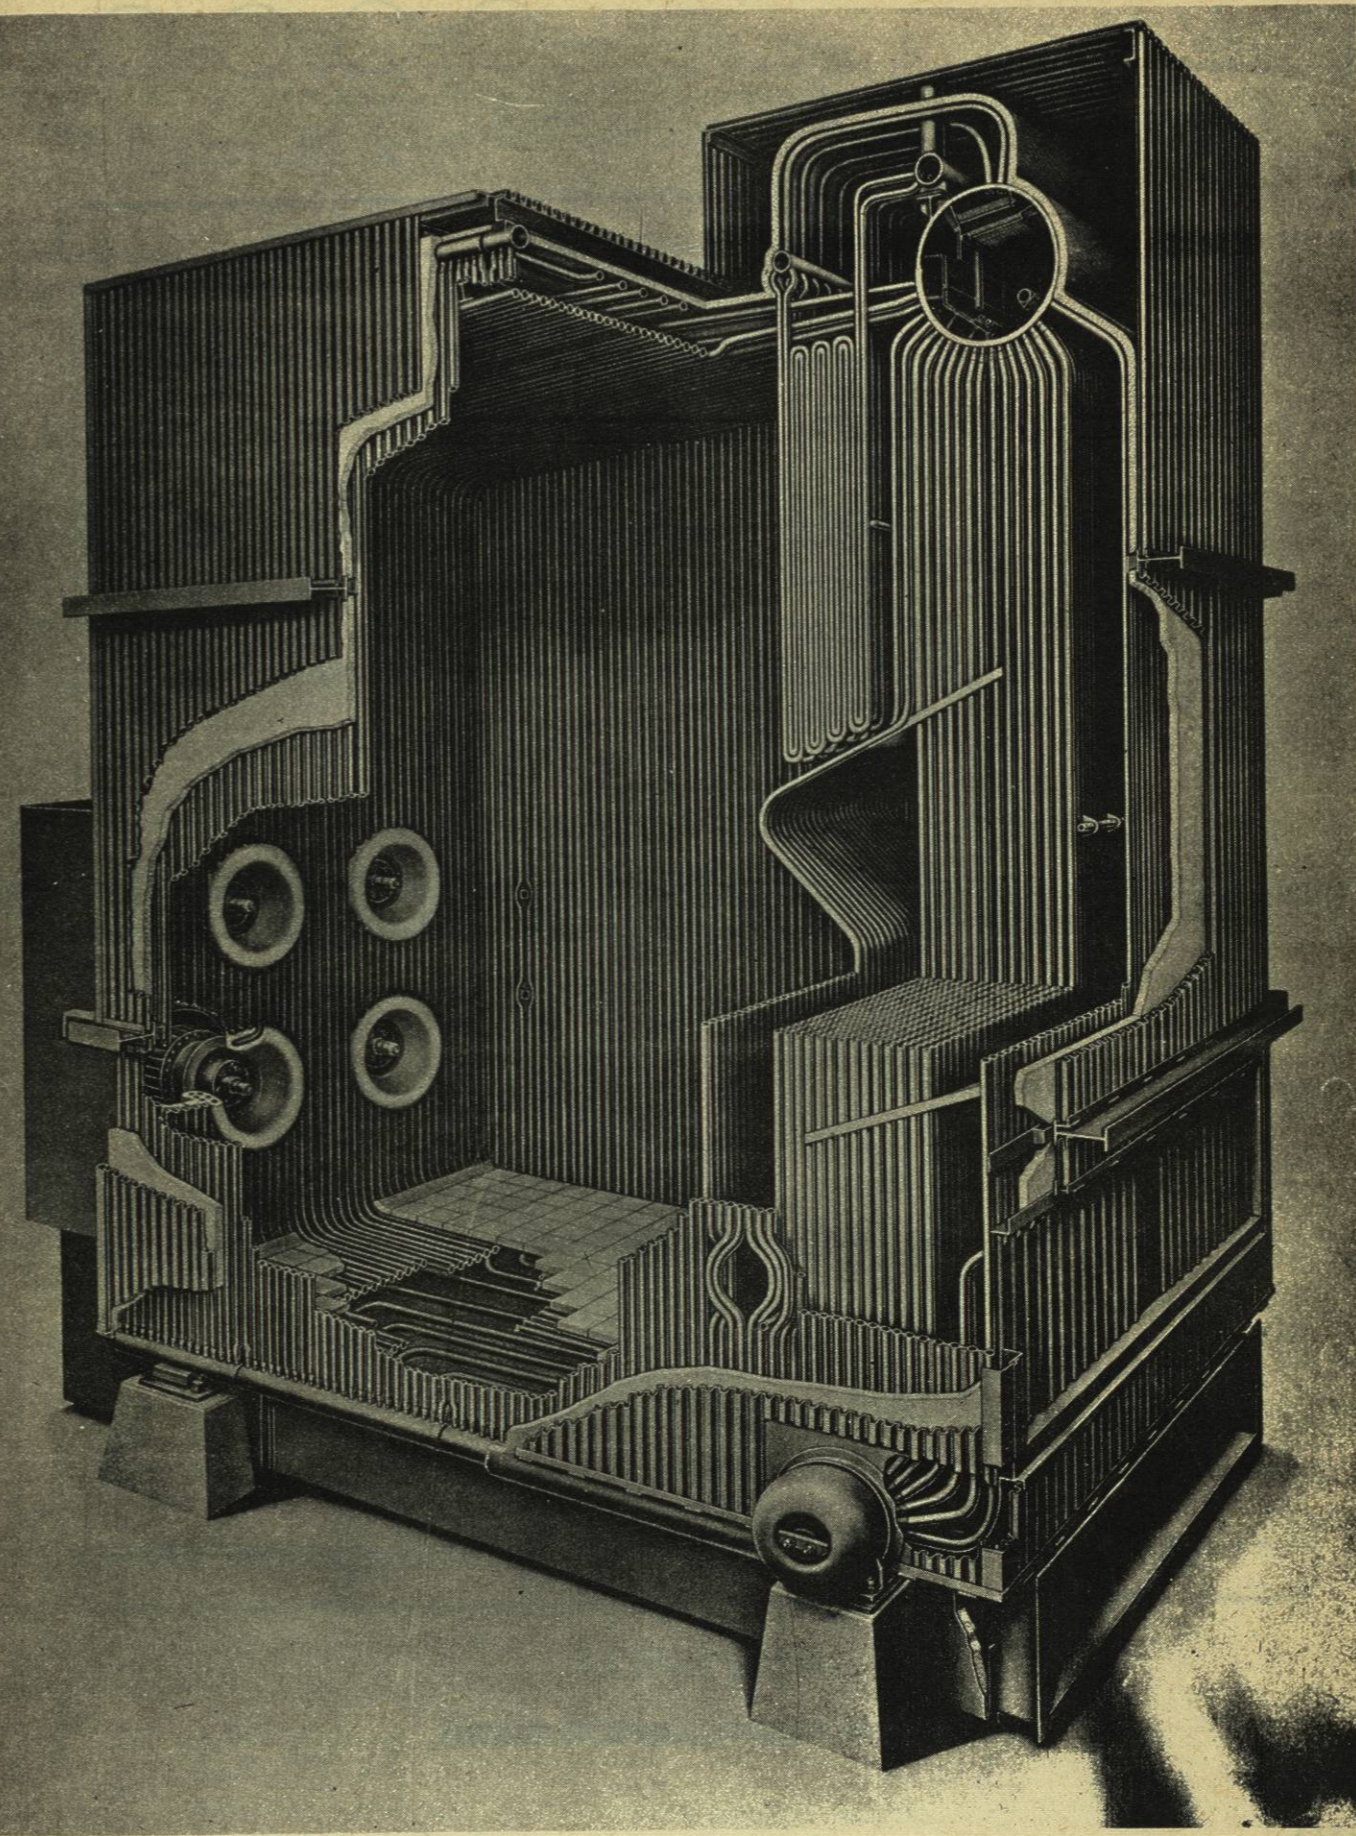

FIELD WELD
SECTION X - X'

C-E VU-60 BOILER

FURNACE SIDEWALL MODULAR PANELS

C-E VU-60 BOILER
TYPICAL MODULAR ARRANGEMENTS

UNIVERSIDAD DE NUEVO LEO.
BIBLIOTECA UNIVERSITARIA
"ALFONSO REYES"
CALLE 1695 MONTERREY, MEXICO