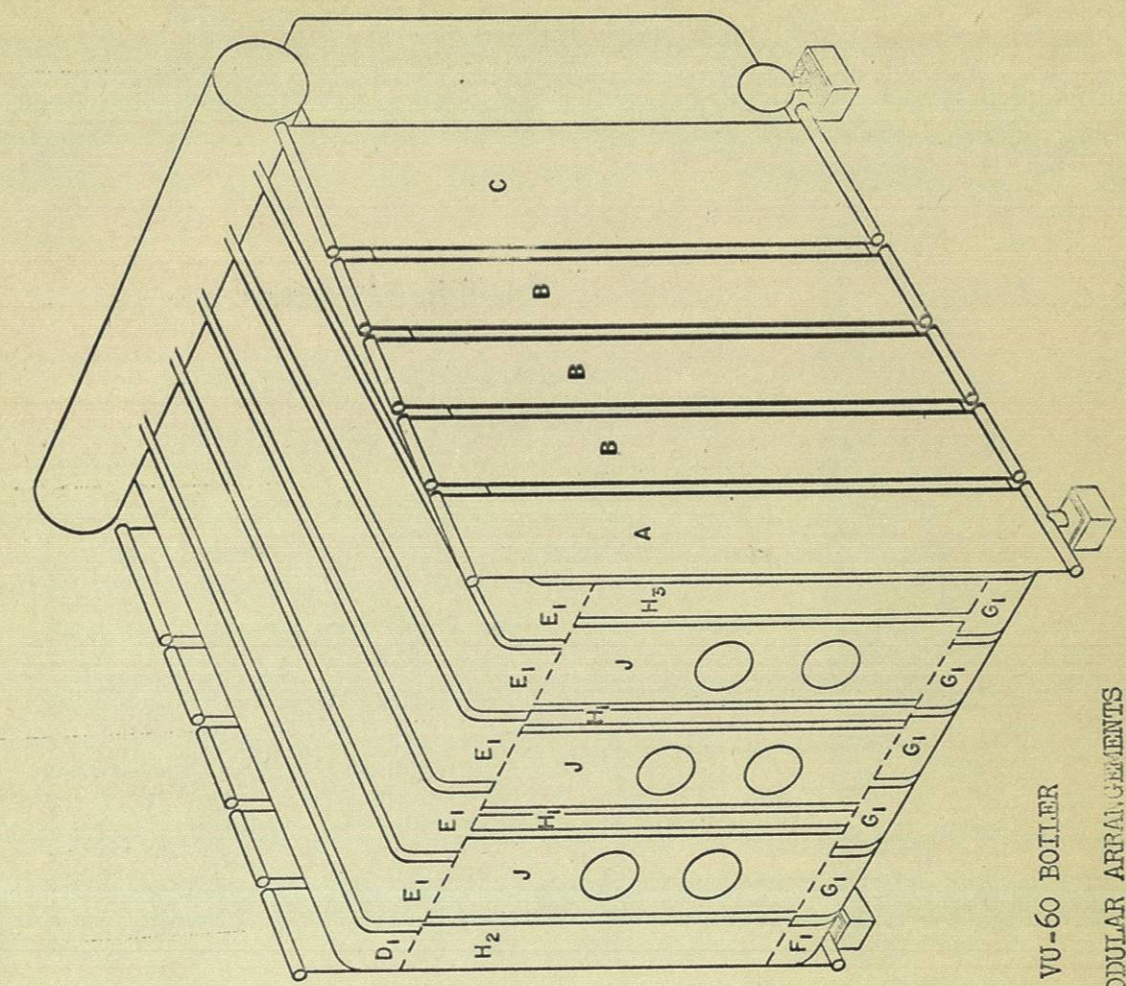

FIELD WELD
SECTION X - X'

C-E VU-60 BOILER

FURNACE SIDEWALL MODULAR PANELS

C-E VU-60 BOILER
TYPICAL MODULAR ARRANGEMENTS

UNIVERSIDAD DE NUEVO LEO.
BIBLIOTECA UNIVERSITARIA
"ALFONSO REYES"
CALLE 1695 MONTERREY, MEXICO