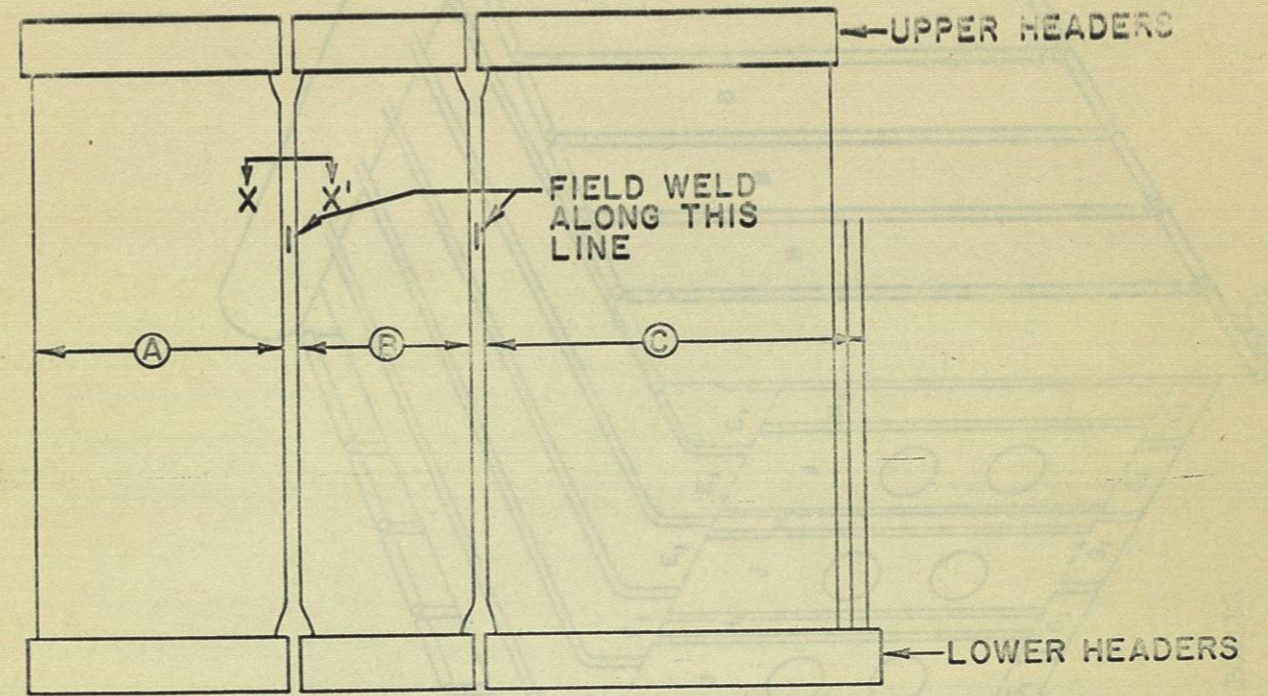

FIELD WELD
SECTION X - X'

C-E VU-60 BOILER

FURNACE SIDEWALL MODULAR PANELS

C-E VU-60 BOILER
TYPICAL MODULAR ARRANGEMENTS

UNIVERSIDAD DE NUEVO LEO.
BIBLIOTECA UNIVERSITARIA
"ALFONSO REYES"
CALLE 1695 MONTERREY, MEXICO