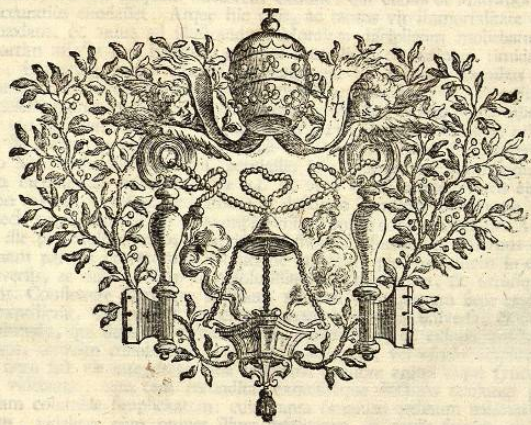

R. P. THOMÆ
SANCHEZ
DE
PRÆCEPTIS
DECALOGI

R. P. THOMÆ
SANCHEZ
CORDUBENSIS

Coll. **E Societate JESU,**

DE

PRÆCEPTIS
DECALOGI
TOMUS PRIMUS

CUM INDICE CAPITUM, ET ALTERO RERUM
Et Verborum copiosissimo.

VITERBII, MDCCLXXXVIII.

Sed prostant

VENETIIS
Apud NICOLAUM PEZZANA.