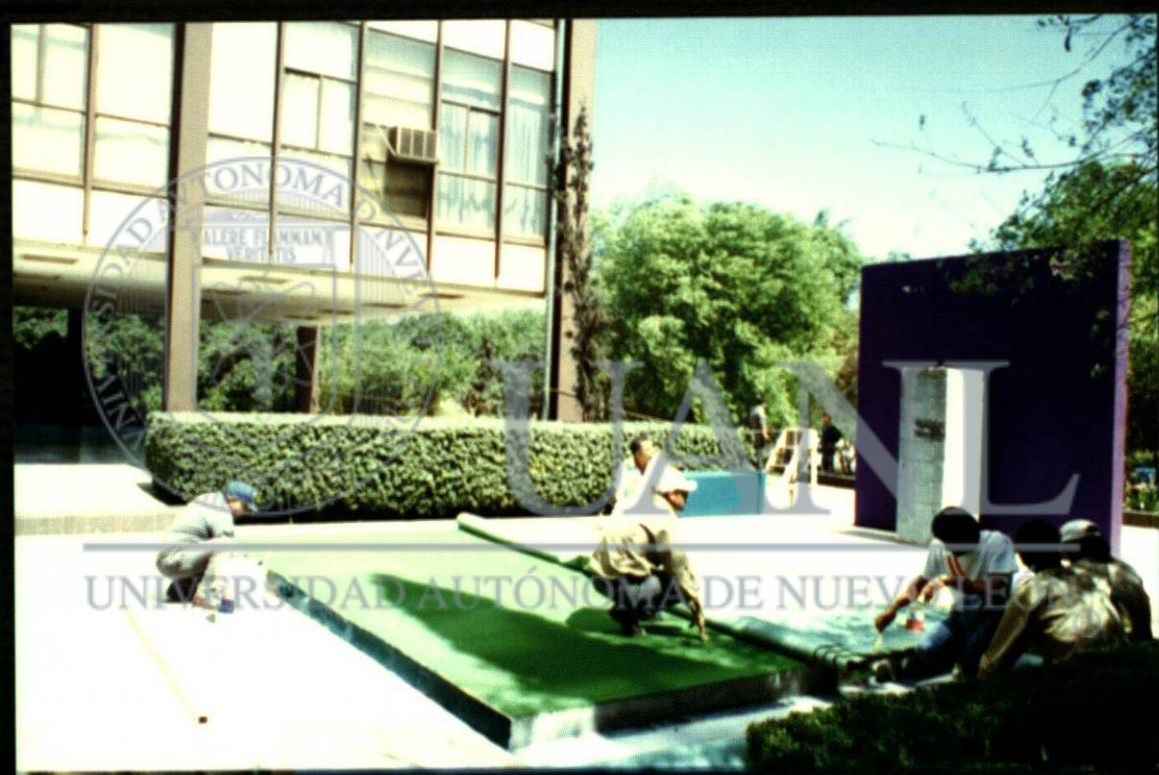

ALERE VERITAS

UANI

UNIVERSIDAD AUTÓNOMA DE NUEVO LEÓN®

UNIVERSIDAD AUTÓNOMA DE NUEVO LEÓN

U A N L

A bronze bust of a man is placed on a tall, rectangular purple pedestal. The background is a lush green lawn with trees in the distance.